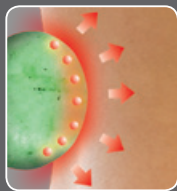

JADE-STONE-TRANSMITTED FAR-INFRARED HEAT

Jade stones radiate far-infrared rays that deliver healing warmth up to three inches deep into muscle tissue, reducing inflammation, relieving joint and muscle pain, improving circulation, and speeding cellular recovery.