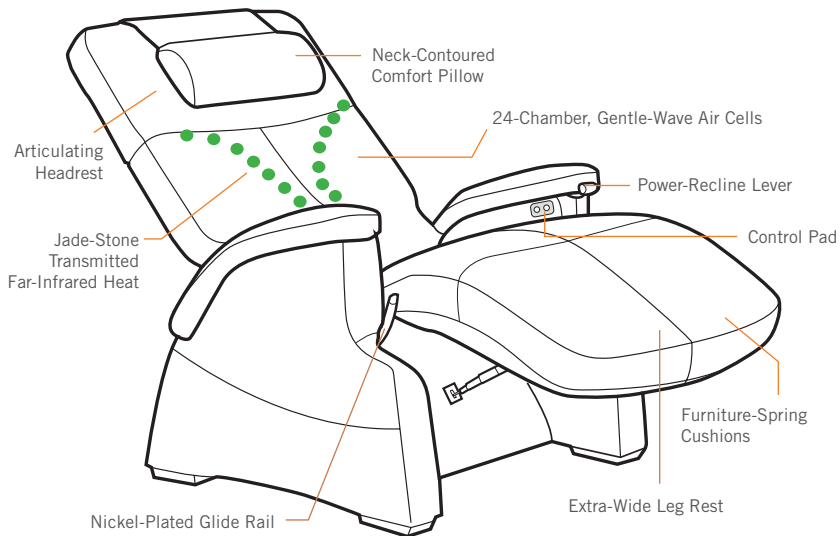

 human touch®
perfect chair®

Serenity®

Zero-Gravity Recliner

PC-086

Strategically positioned jade stones and air cells provide targeted full-body relief.

The earth's healing elements right in your living room.

Where heat, waves, weightlessness and beauty come together lies serenity—The Perfect Chair® Serenity®, to be exact. Our newest zero-gravity recliner seamlessly integrates earth's natural elements and the healing arts of the Far East into an amazingly luxurious chair that soothes tired, aching muscles, elevating the body to a new state of comfort and relaxation.

Inspired by the Neutral Body Posture chaise position developed by NASA to support astronauts' ascent into orbit, the Perfect Chair's frame ergonomics put the body in a virtually weightless position that physicians recommend as the healthiest way to sit. Within the chair lies an equally stunning advancement—jade stones that radiate far-infrared heat up to three inches deep into muscle tissue to create healing warmth that can be felt long after you leave the chair. Add to that full-body, Serenity® Wave Therapy technology and you've reached the perfect bliss.

Or, Serenity, as we call it.

More Features for More Comfort

DIMENSIONS

FEATURES:

- Strategically positioned jade stones and gentle-wave therapy provide targeted full-body relief
- Rapid-deploying, far-infrared heat rays radiate up to three inches deep into muscle tissue
- Easy-to-use power recline system allows precise position control
- Articulating headrest with contoured comfort pillow gives you an optimized angle for TV viewing and reading