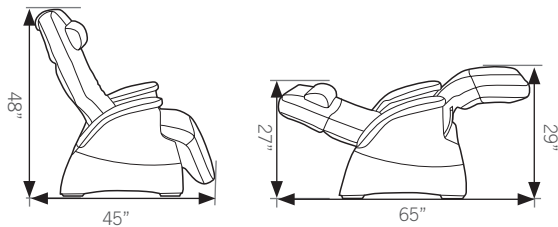

Or, Serenity, as we call it.

More Features for More Comfort

DIMENSIONS

FEATURES:

- Strategically positioned jade stones and gentle-wave therapy provide targeted full-body relief
- Rapid-deploying, far-infrared heat rays radiate up to three inches deep into muscle tissue
- Easy-to-use power recline system allows precise position control
- Articulating headrest with contoured comfort pillow gives you an optimized angle for TV viewing and reading