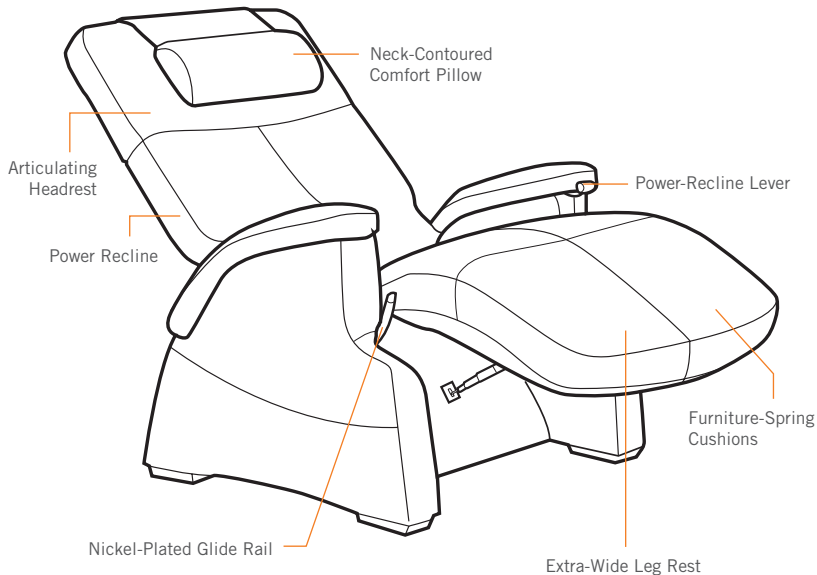

**Transitional**

Zero-Gravity Recliner

PC-085

Perfect is a word that's often overused—but sometimes, it's the perfect description.

The Human Touch® Perfect Chair® PC-085 Transitional Zero-Gravity Recliner artfully blends the best of aesthetics, technology and wellness in a seating experience that transcends the highest standards of comfort. The electric recline system eases the body into a virtually weightless position as it elevates the legs above the heart and relieves weight from the spine. This remarkable chair—inspired by the zero-gravity chaise developed by NASA to support astronauts during their ascent into orbit—relieves the soreness, tension and fatigue caused by the earth's constant gravitational pull. And as one of our most generously padded chairs, the Transitional's fixed-form seating position ensures maximum ergonomic posture at all recline angles, consistent with physician-recommended sitting posture.

Beyond function, the Transitional recliner fits your sense of design as comfortably as it fits your body. With numerous color combinations and solid renewable plantation-grown parawood, this remarkable chair complements even the most sophisticated room décor—perfectly.

More Features for More Comfort

FEATURES:

- Easy-to-use brake-control system allows precise position control
- Adjustable neck-contoured comfort pillow allows you to customize angle of comfort for your head and neck
- Exclusive glide rail system ensures smooth recline
- Luxurious upholstery

The weight is over.

The Perfect Chair is expertly engineered and crafted to defy gravity's adverse effects, placing the body in a position to restore its natural wellness. Incorporating only the finest designer materials and finishes, it's also pretty easy on the eyes.