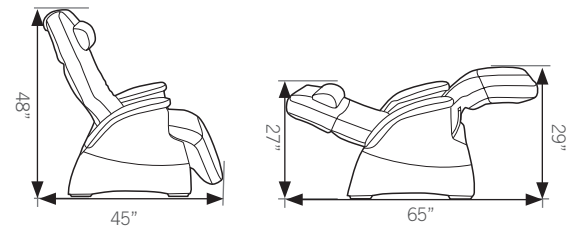

DIMENSIONS

MODEL NUMBER

- PC-085-100-011 (Cashew Bonded Leather)
- PC-085-100-010 (Red Bonded Leather)
- PC-085-100-008 (Espresso Bonded Leather)
- PC-085-100-009 (Black Bonded Leather)

3-Year Limited Warranty