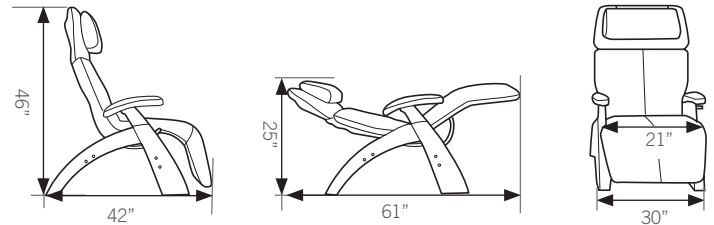

DIMENSIONS

BASE FINISH

- PC-075-100-001 (Maple)
- PC-075-100-003 (Walnut)
- PC-075-100-002 (Dark Walnut)

PAD SET

- PC-PAD-600-002 (Ivory Bonded Leather)
- PC-PAD-600-009 (Cashew Bonded Leather)
- PC-PAD-600-028 (Red Bonded Leather)
- PC-PAD-600-004 (Espresso Bonded Leather)
- PC-PAD-600-001 (Black Bonded Leather)
- PC-PAD-600-007 (Cognac Premium Leather)
- PC-PAD-600-012 (Espresso Premium Leather)
- PC-PAD-600-011 (Black Premium Leather)
- PC-PAD-500-068 (Burgundy Premium Leather)
- PC-PAD-500-001 (Cashew SöfSuede®)

3-Year Limited Warranty

The weight is over.

The Perfect Chair is expertly engineered and crafted to defy gravity's adverse effects, placing the body in a position to restore its natural wellness. Incorporating only the finest designer materials and finishes, it's also pretty easy on the eyes.

SLEEK SILHOUETTE

The PC-075's tapered footrest and streamlined footprint means you can enjoy modern-looking, zero-gravity comfort while using less space than the PC-095 and PC-6.

ECO-FRIENDLY BEAUTY

Using only 100% renewable, plantation-grown solid parawood, highly trained Human Touch master woodworkers hand-carve and hand-finish the signature balanced curves supporting the Perfect Chair. As one of the strongest woods on earth, the *Havea Brasiliensis* (rubber tree) ensures durability and beauty for years of use. Choose from three attractive finishes.

A PERFECT FIT

The PC-075 is created especially for those smaller in stature and short of square footage, and its ergonomic design makes it easy to link in a home theater arrangement.

SUITS YOUR STYLE

Make the PC-075 your own by choosing from three attractive wood finishes and a variety of colors in premium or bonded leather, or SöfSuede® upholstery.