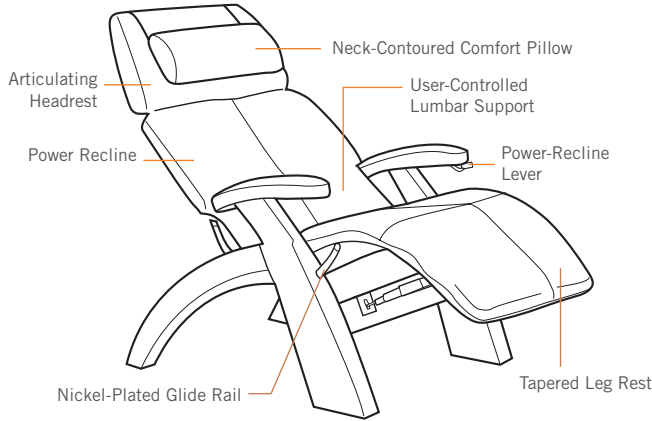

 human touch®
perfect chair®

Silhouette Power

Zero-Gravity Recliner
PC-075

SILHOUETTE

A more compact chair
to fit in any home décor.

Perfect is a chair that fits your body and décor—perfectly.

All you have to do is climb a few flights of stairs to understand that gravity can be a real drag. But now there's a comfortable way to relieve the soreness, tension and fatigue caused by the earth's constant gravitational pull on our bodies. Welcome to the Human Touch® Perfect Chair® PC-075 Zero-Gravity Recliner.

Inspired by the Neutral Body Posture studied by NASA during the SkyLab program, the PC-075 places the body in a virtually weightless position. In this physician-recommended posture, the spine, hip, and knee joints are on or close to the balanced midpoint of the muscles. This results in natural relaxation and minimum muscle tension. The PC-075 gives your neck and back a much-needed breather and allows the body to restore its natural balance. And it's equally impressive on the eyes. With its numerous color combinations, solid eco-friendly parawood base, tapered footrest and sleek silhouette, this amazing chair fits your physique, conscience and design sense perfectly.

More Features for More Comfort

FEATURES:

- Exclusive nickel-plated glide rail ensures smooth recline motion
- Articulating headrest allows you to customize the optimum angle of comfort, maximizing neck support at any recline angle
- Tapered headrest and footrest offer a sleek silhouette design
- Luxurious aniline-dyed premium leather, supple bonded leather, or plush velvety SöfSuede®
- Built-in, self-inflating lumbar pillow allows customizable support