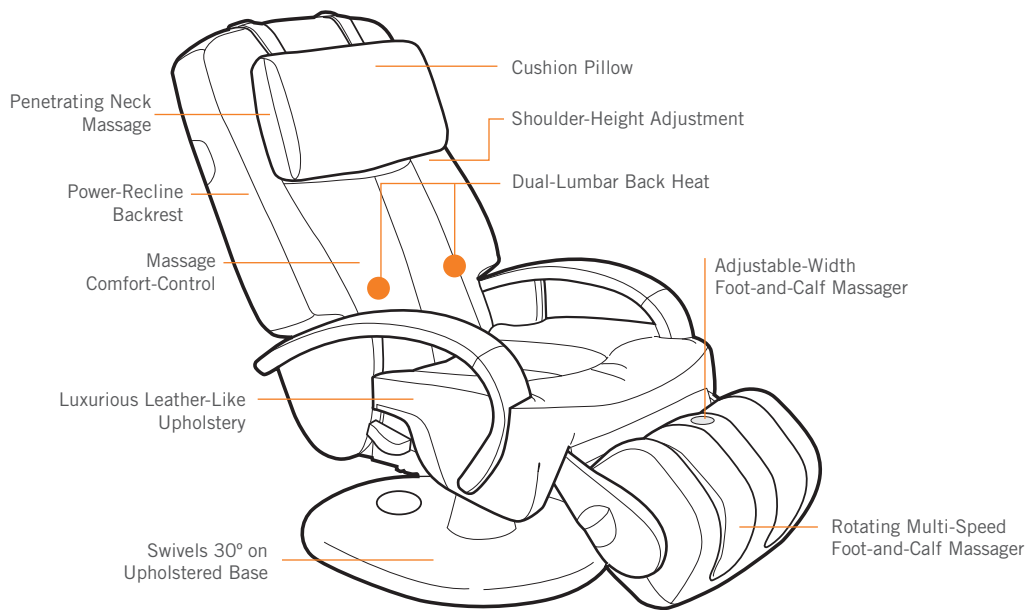

More Features for More Comfort