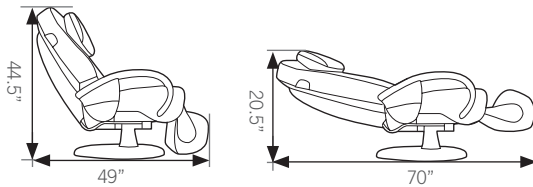

More Features for More Comfort

MASSAGE CONTROLLER – It's all at your fingertips

DIMENSIONS

Part number: _____

■	100-7120-027 (Black - Performance PU)
■	100-7120-028 (Espresso - Performance PU)
■	100-7120-029 (Butter - Performance PU)