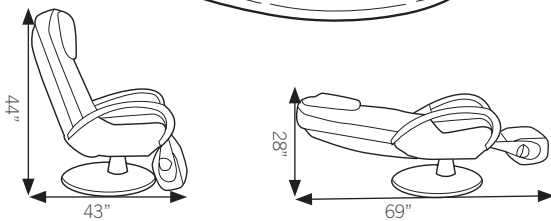

More Features for More Comfort

MASSAGE CONTROLLER – It's all at your fingertips

DIMENSIONS

- Model number:
- 100-5040-001 (Black - Performance PU)
 - 100-5040-002 (Espresso - Performance PU)
 - 100-5040-003 (Butter - Performance PU)
- 3-Year Limited Warranty