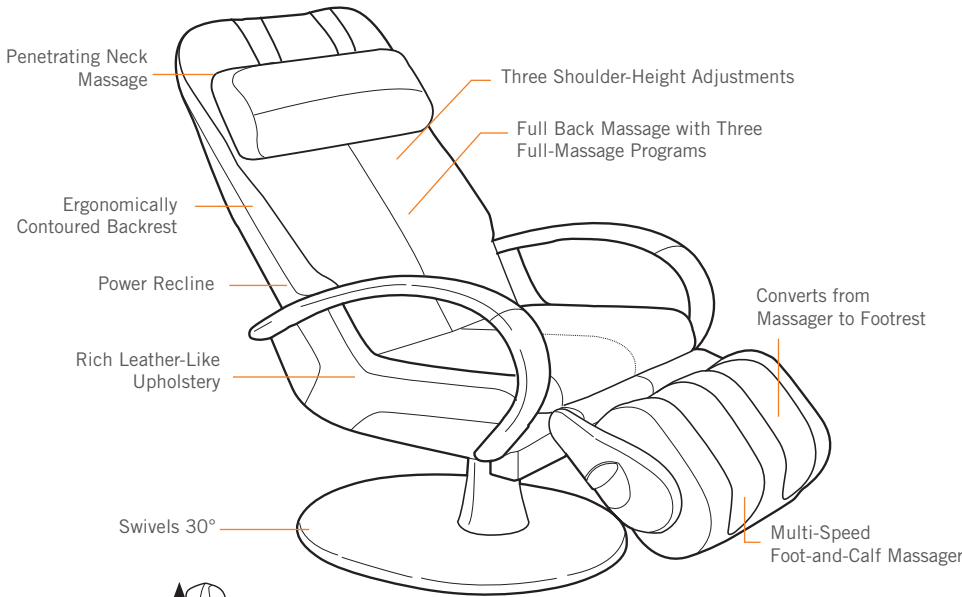

More Features for More Comfort