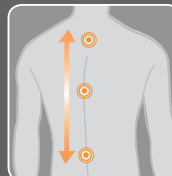

PENETRATING NECK MASSAGE

Simply removing the head pillow reveals an intelligently placed soft window that enables the HT-5040's advanced massage system to provide a closer, more intense neck massage.

ROBUST DESIGN

COMFORTABLE ACCENTS

A broad, ergonomically designed headrest edge trimmed with SofSuede® provides a comfortable touch to the base of the neck and along the shoulders.

FULL-BODY STRETCHING

As the foot-and-calf massage wells gently hold your legs, the HT-5040 slowly reclines, stretching the spine to increase blood flow to the vertebrae and discs, effectively rejuvenating the lower back.